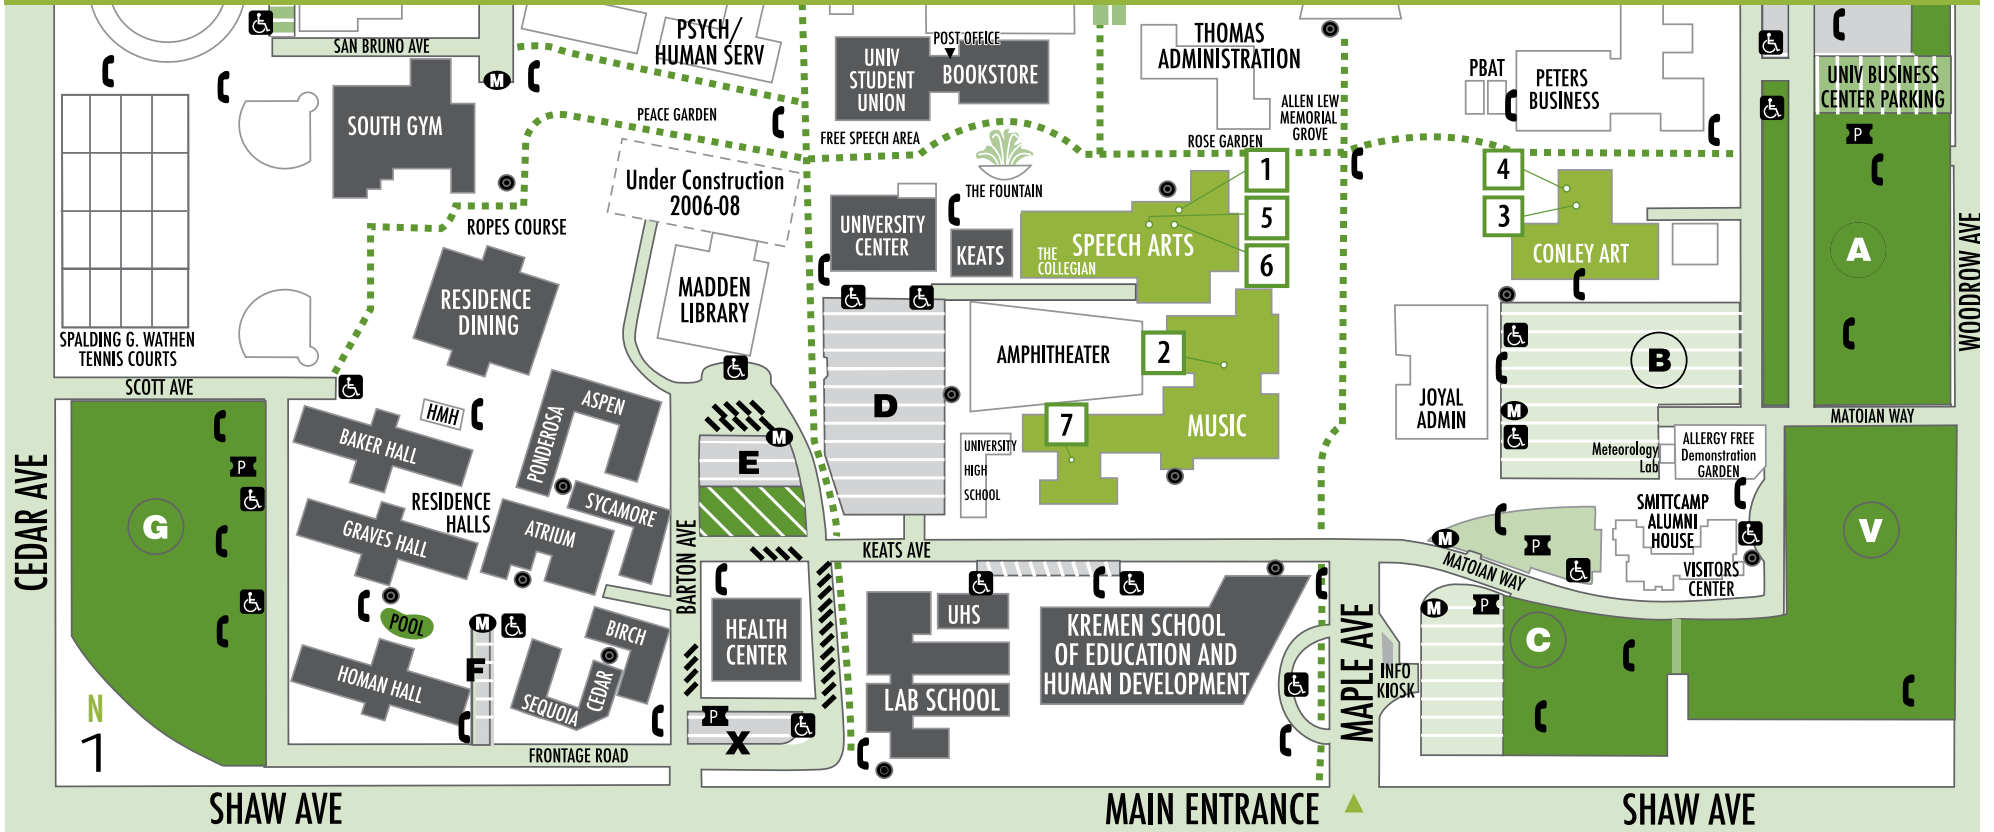

CALIFORNIA STATE UNIVERSITY, FRESNO

- | | |
|------------------------------|--------------------------------|
| 1 Box Office | 5 John Wright Theatre |
| 2 Concert Hall | 6 Lyles Gallery |
| 3 Conley Gallery | 7 Wahlberg Recital Hall |
| 4 Conley Lecture Hall | |

- GREEN PERMIT STUDENT/PUBLIC PARKING
- YELLOW PERMIT FACULTY/STAFF PARKING
- SHORT TERM PARKING
- GOLD PERMIT SPECIAL USE PARKING

- MOTORCYCLE PARKING
- DAILY PARKING PERMIT DISPENSERS
- BLUE PERMIT DISABLED PARKING
- PARKING METERS

- EMERGENCY TELEPHONE
- SAFE LIGHTING PATH
- Smoking allowed only in designated areas.